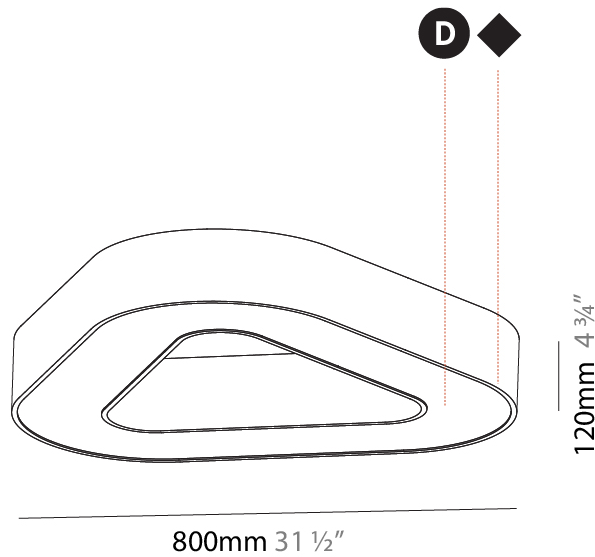

GENERAL

Series: Glorious
Subseries: Glorious Victory
Brand: Prolicht
Division: Architectural
Mounting Type: Surface
Mounting Location: Ceiling
Subcategory: Ambient

PHYSICAL

Shape: Abstract
Length (mm): 800
Length (in): 31 1/2
Width (mm): 800
Width (in): 31 1/2
Height (mm): 120
Height (in): 4 3/4
Light Distribution: Direct
Weight (kg): 7.67
Weight (lbs): 16.91
Diffuser: PMMA - Opal or Micro-Prism
Fixture Finish: SSR / BKV / CWI / CRY / HAB / LAG / UFT / ITA / RUA / RUR / MIC / FTG / MYG / TWT / LOD / PUS / FRO / FUP / KIA / POP / BLS / SPG / MEY / GOH / GUM / CHC / COM / ABZ / JAG / OBR / MOS / ROR
Fixture Material: Aluminum

ELECTRICAL

Lamp Type: LED (Zhaga Standard)
Input Wattage (W): 30
Total Output Wattage (W): 24 / 19.2 (3500K)
Dimming: Non-Dimming / Phase Dimming (120Vac only) / 0-10V Dimming
Driver Included: Yes
Driver Location: Integrated
Driver Type: Constant Current - 120 / 277Vac
Driver Class: Class 2
Input Voltage (V): 120 - 277
Constant Current (MA): 350 / 600 (3500K)

LED

Color Temperature (°K): 3000 / 3500 / 4000
Max. Delivered Lumen (lm): 2770 / 2862 / 2920
CRI: >80 CRI
Efficiency (%): 65
Lamp Life (hrs): 50000

OPTICAL

RATINGS AND CERTIFICATIONS

Certified By: Certified for North American Standards
IP rating: IP20